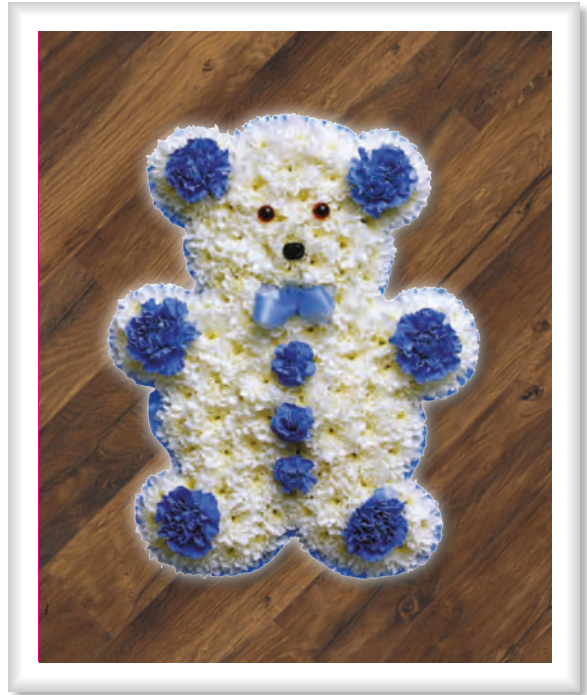

Teddy Bear
Order Code SW43
Other colours are available